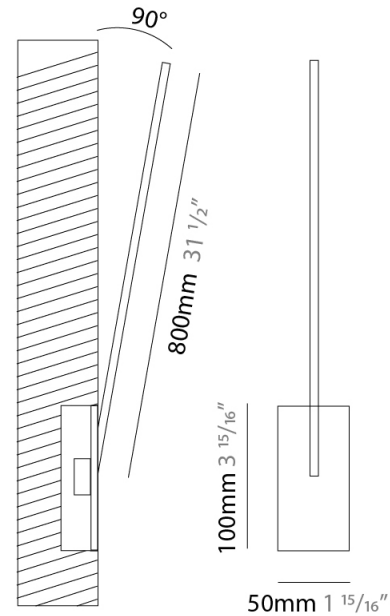

SPILLO 1 ROD RECESSED

D46018- _____ - _____
base number   Color   Finish
                         Temperature   Options

1. To build a product code in our configurator select the specify button on the base model # product page
2. To build a manual product code on this datasheet choose from the options listed below in blue font and add the suffix to the base model #

GENERAL

Series: Spillo
Subseries: Spillo 1 Rod
Brand: Icone
Division: Design
Mounting Type: Recessed
Mounting Location: Wall
Subcategory: Ambient

PHYSICAL

Shape: Rectangle
Width (mm): 50
Width (in): 1 ¹⁵/₁₆
Height (mm): 800
Height (in): 31 ¹/₂
Light Distribution: Adjustable
Fixture Finish: WHI / BLK / CHR / BGD
Fixture Material: Brass

ELECTRICAL

Lamp Type: LED
Total Output Wattage (W): 10.56
Dimming: 0-10V Dimming
Driver Included: No
Driver Location: Remote
Driver Type: Constant Voltage - 120Vac
Driver Class: Class 2
Input Voltage (V): 120
Output Voltage (V): 12
Upon Request: (Not included, see components) 0-10Vdc dimming / 277Vac

LED

Color Temperature (°K): 2700 / 3000
Nominal Lumen (lm): 880
CRI: >90 CRI
Lamp Life (hrs): 50000

OPTICAL

Adjustability: Tilt 120°

RATINGS AND CERTIFICATIONS

Certified By: Certified for North American Standards
IP rating: IP20