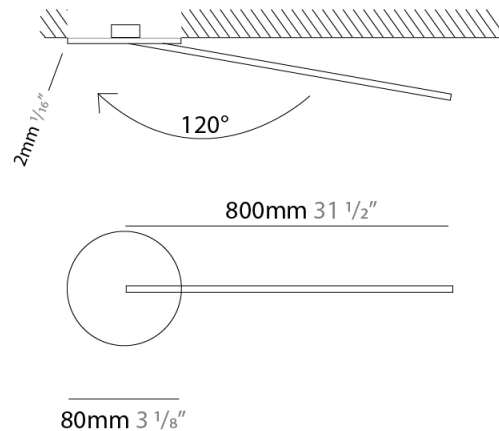

GENERAL

Series: Spillo
 Subseries: Spillo 1 Rod
 Brand: Icone
 Division: Design
 Mounting Type: Recessed
 Mounting Location: Wall
 Subcategory: Ambient

PHYSICAL

Shape: Rectangle
 Width (mm): 50
 Width (in): 1 ¹⁵/₁₆
 Height (mm): 800
 Height (in): 31 ¹/₂
 Light Distribution: Adjustable
 Fixture Finish: WHI / BLK / CHR / BGD
 Fixture Material: Brass

GENERAL

Series: Spillo
 Subseries: Spillo 1 Rod
 Brand: Icone
 Division: Design
 Mounting Type: Recessed
 Mounting Location: Wall
 Subcategory: Ambient

PHYSICAL

Shape: Rectangle
 Width (mm): 50
 Width (in): 1 ¹⁵/₁₆
 Height (mm): 800
 Height (in): 31 1/2
 Light Distribution: Adjustable
 Fixture Finish: WHI / BLK / CHR / BGD
 Fixture Material: Brass

LED

Color Temperature (°K): 2700 / 3000
 Nominal Lumen (lm): 880
 CRI: >90 CRI
 Lamp Life (hrs): 50000

OPTICAL

Adjustability: Tilt 120°

RATINGS AND CERTIFICATIONS

Certified By: Certified for North American Standards
 IP rating: IP20